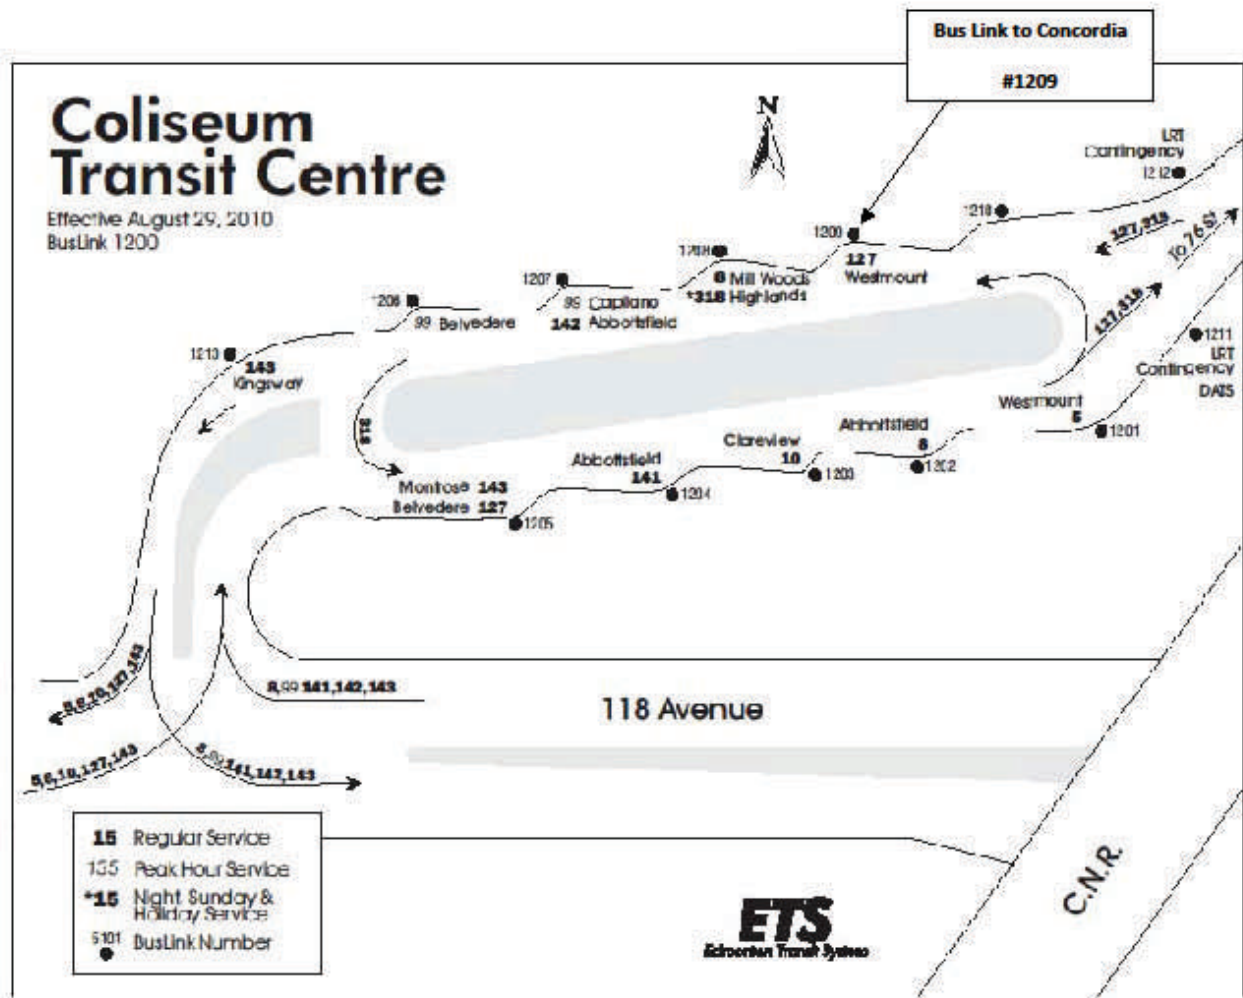

Use it or lose it!